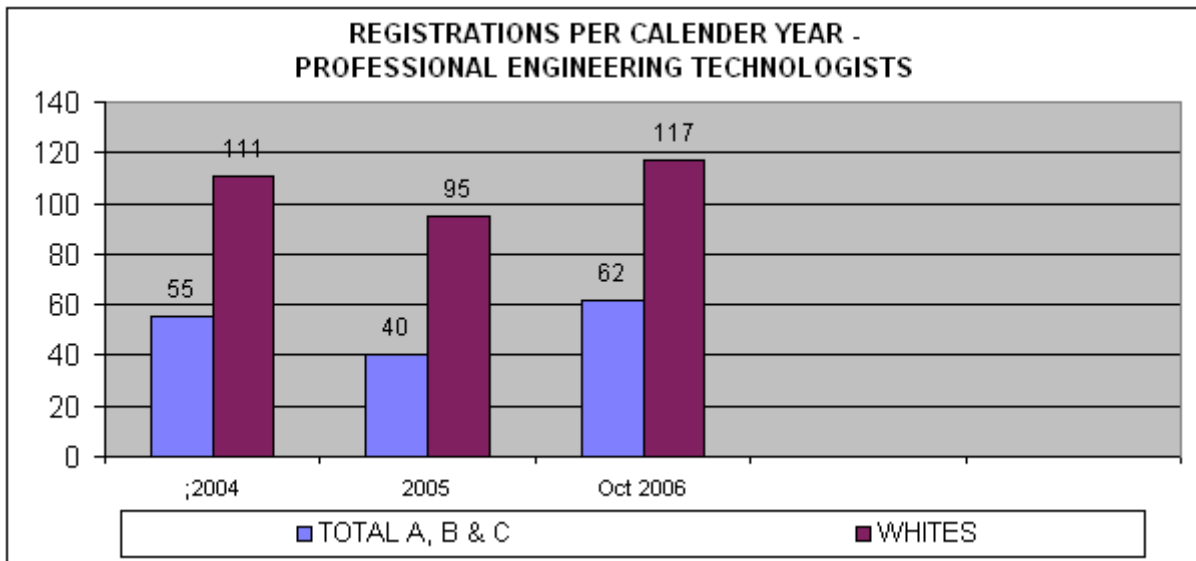

ECSA Registration Trends per Calendar Year
 Professional Engineering Technologists : 2004 - 2006

REGISTRATIONS OF PROFESSIONAL ENGINEERING TECHNOLOGISTS

	2004	2005	Oct 2006		
ASIANS	24	14	13		
BLACKS	24	21	44		
COLOUREDS	7	5	5		
TOTAL A, B & C	55	40	62		
WHITES	111	95	117		

ECSA Registration Trends per Calendar Year
Professional Engineering Technologists : 1994 -2003

REGISTRATIONS OF PROFESSIONAL ENGINEERING TECHNOLOGISTS

Group	1994	1995	1996	1997	1998	1999	2000	2001	2002	2003
Asians (A)	4	1	4	6	12	13	11	13	17	23
Blacks (B)	1	0	0	2	2	6	6	5	23	24
Coloureds (C)	0	1	1	2	2	5	5	5	8	12
Total: A, B & C	5	2	5	10	16	24	22	23	48	59
Whites (W)	107	99	110	129	122	129	109	117	131	148